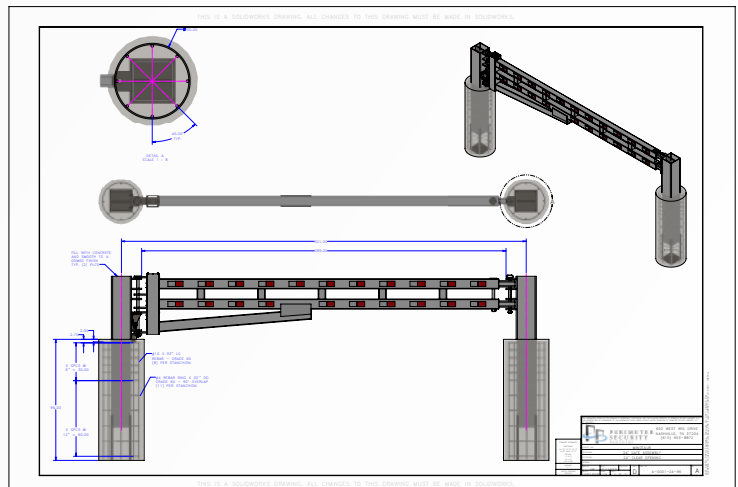

Perimeter Security Partners
652 West Iris Drive
Nashville, TN 37204

615-953-8872
sales@perimetersecuritypartners.com
www.perimetersecuritypartners.com