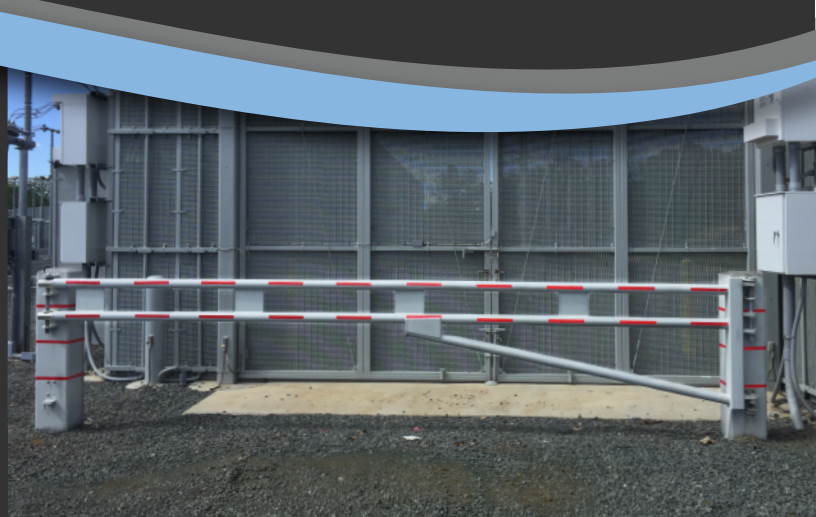

**PERIMETER
SECURITY
PARTNERS**

Call us today:
615-953-8872

Email us today:
sales@perimetersecuritypartners.com

Additional product info:
www.perimetersecuritypartners.com

MANUAL SWING CRASH GATE

Minotaur Manual Swing Crash Gate

- Engineered to resist a 15,000-lb. impact at 50 MPH equivalent to the ASTM M50 P2 standard
- Galvanized or painted finish available
- Ties in seamlessly with a variety of post & cable passive barrier systems and other fence reinforcements
- Easily opens in both directions
- Quick and easy installation
- Available with anti-personnel fence panels with custom infill options
- Available in 12ft to 30ft single gate widths
- Available in 15ft to 40ft double gate widths (2 gate leave with center latch)
- A gate operator may be added for automatic operation
- Lead times 4-5 Weeks

Banshee Manual Swing Crash Gate

- Engineered to resist a 15,000-lb. impact at 30 MPH equivalent to the ASTM M30 P2 standard
- Galvanized or painted finish available
- Ties in seamlessly with a variety of post & cable passive barrier systems and other fence reinforcements
- Easily opens in both directions
- Quick and easy installation
- Available with anti-personnel fence panels with custom infill options
- Available in 12ft to 30ft single gate widths
- Available in 15ft to 40ft double gate widths (2 gate leave with center latch)
- A gate operator may be added for automatic operation
- Lead times 4-5 Weeks

FEATURES

- ▶ PSP's Manual Swing Gates are safer alternatives to Drop Arm type barriers
- ▶ Easily mount warning signs, corporate logos, and other information on the face of the gate
- ▶ No excavation is required across the roadway, unlike wedge barriers, net barriers, or bollards
- ▶ Extremely low maintenance requirements
- ▶ Cost effective protection